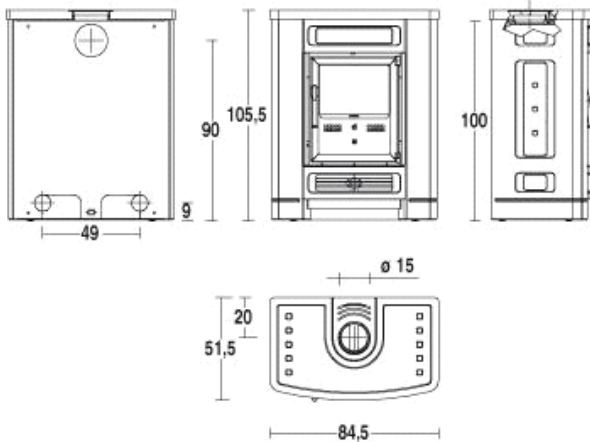

TECHNICAL DRAWING

TECHNICAL DATA

Room heating capacity (min - max)	m ³	210 - 360
Nominal thermal efficiency	%	76,5
Rated heat output	kW	12,5
Consumption at rated heat output	Kg/h	3,8
Maximum heat output	kW	12,8
Maximum consumption		4,5
Dimensions WxDxH	cm	84,5 x 51,5x x105,5
Cladding		maiolica
Front		maiolica
Firebox		acciaio
Primary and secondary air		regolabile
Air combustion kit		
Firebox		ghisa
Brazier		ghisa
Flue outlet Ø	cm	15 superiore o posteriore
Ash drawer		estraibile
Door		ghisa
Ceramic glass		resistente a 750°C autopulente
Door handle		acciaio e impugnatura in materiale siliconico
Wellness -umidifier in stainless steel		no
Oven in stainless steel (LxWxH)	cm	
Multifuoco System®		optional
Front air vents-orientable		si - si
Forced Convection kit		
Total weight	Kg	270