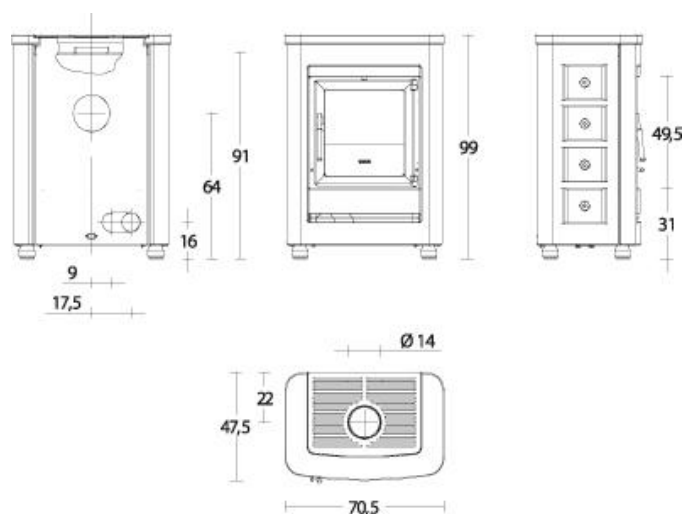

### TECHNICAL DATA

Room heating capacity (min-max)	m <sup>3</sup>	160 - 275
Nominal thermal efficiency	%	80,5
Rated heat output	kW	9,5
Consumption at rated heat output	Kg/h	2,6
Maximum heat output	kW	10,0
Maximum consumption		3,5
Dimensions WxDxH	cm	70,5 x 47,5 x 99
Cladding		maiolica
Front		maiolica
Firebox		ghisa
Primary and secondary air		regolabile
Air combustion kit		
Firebox		ghisa
Brazier		ghisa
Flue outlet Ø	cm	15 superiore o posteriore
Ash drawer		estraibile
Door		ghisa
Ceramic glass		resistente a 750°C autopulente
Door handle		acciaio e impugnatura in materiale siliconico
Wellness -umidifier in stainless steel		no
Oven in stainless steel (LxWxH)	cm	
Multifuoco System®		optional
Front air vents-orientable		si - no
Forced Convection kit		
Total weight	Kg	180