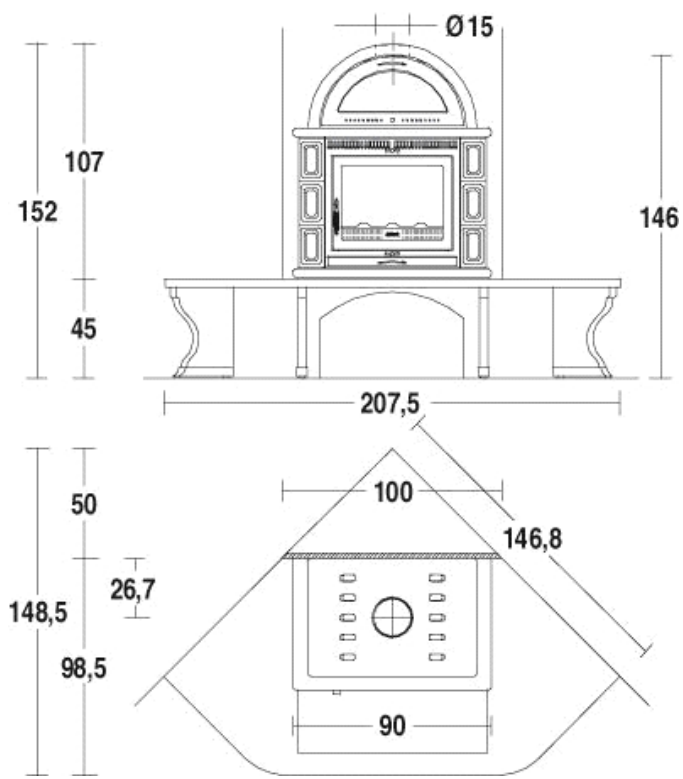

The availability of models may vary from Country to Country.

Copyright c. 2010. Tutti i diritti sulle immagini ed i testi sono riservati. Sono vietate la riproduzione e diffusione, anche parziale, in qualsiasi forma, delle fotografie e dei testi. I trasgressori saranno perseguiti a norma di legge. Tutti i prodotti illustrati costituiscono creazione di proprietà della società Gruppo Piazzetta SpA. Ogni diritto di sfruttamento dei modelli è riservato. Il marchio/ed i segni distintivi della società sono di proprietà esclusiva della stessa.