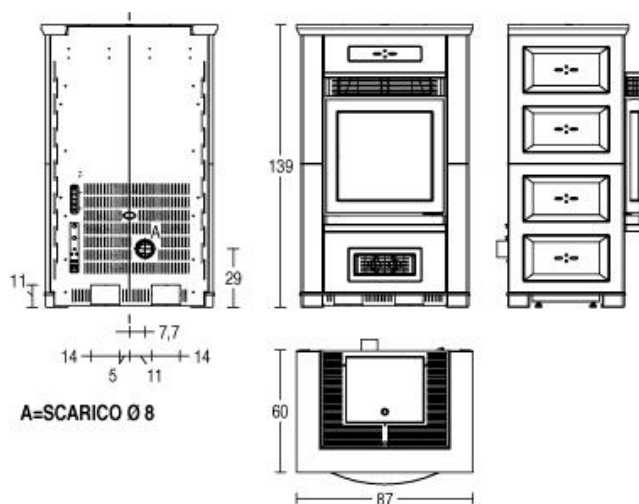

Quick and easy maintenance, removable ash drawer

Wellness

Humidifier with aroma diffuser

TECHNICAL DRAWING

TECHNICAL DATA

Room heating capacity (min-max)	m ³	250 - 430
Rated heat output (min-max)	kW	3,5 - 15,0
Power adjustable (positions)		5
Nominal thermal efficiency	%	83,9
Consumption at rated heat output (min-max)	Kg/h	1,3 - 4,4
Dimensions WxDxH	cm	87 x 60 x 139
Cladding/front		maiolica
Firebox		acciaio
Baffle plate/Firebox/Brazier		ghisa
Flue outlet Ø	cm	8
Ash drawer		estraibile
Door		ghisa
Ceramic glass		resistente a 750°C autopulente
Door handle		acciaio (a scomparsa)
Hopper capacity	Kg	60
Umidifier in stainless steel		sì
Oven in stainless steel (LxWxH)	cm	
Multifuoco System®		4 livelli di velocità
Dual Power		sì
Remote control		con display LCD
Stove control panel		a comandi digitali
Timer -thermostat with programming		giornaliera, settimanale, weekend con due fasce orarie
Remote Control System		optional
Front air vents-orientable		sì - sì
Minimum power consumption	Watt	150
Maximum power consumption	Watt	430
Total weight	Kg	270