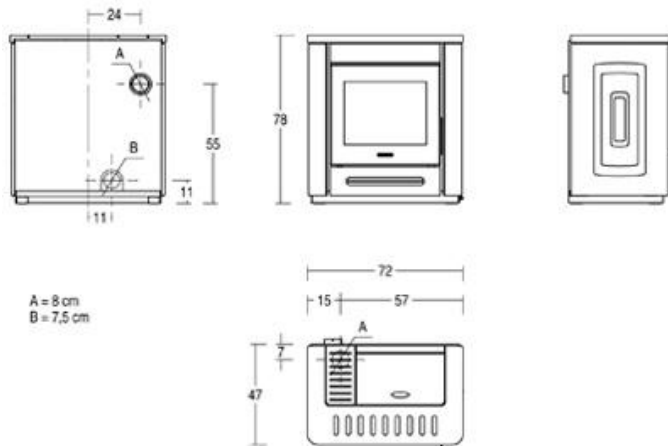

TECHNICAL DRAWING

TECHNICAL DATA

Room heating capacity (min-max)	m ³	145 - 250
Rated heat output (min-max)	kW	2,7 - 8,6
Power adjustable (positions)		4
Nominal thermal efficiency	%	89,3
Consumption at rated heat output (min-max)	Kg/h	0,6 - 1,9
Dimensions WxDxH	cm	72x46x77
Cladding/front		majolica
Firebox		steel
Baffle plate/Firebox/Brazier		cast iron
Flue outlet Ø	cm	8 - rear
Flue direction options		top left
Ash drawer		no
Door		cast iron
Ceramic glass		self-cleaning resistant up to 750° C
Door handle		hide away and detachable
Hopper capacity	Kg	18
Umidifier in stainless steel		yes
Oven in stainless steel (LxWxH)	cm	no
Multifuoco System®		3 levels speed
Dual Power		no
Remote control		si
Stove control panel		with digital control
Timer -thermostat with programming		daily, weekly and week-end with two times
Remote Control System		optional
Front air vents-orientable		yes
Lateral vents		no
Minimum power consumption	Watt	100
Maximum power consumption	Watt	380
Total weight	Kg	