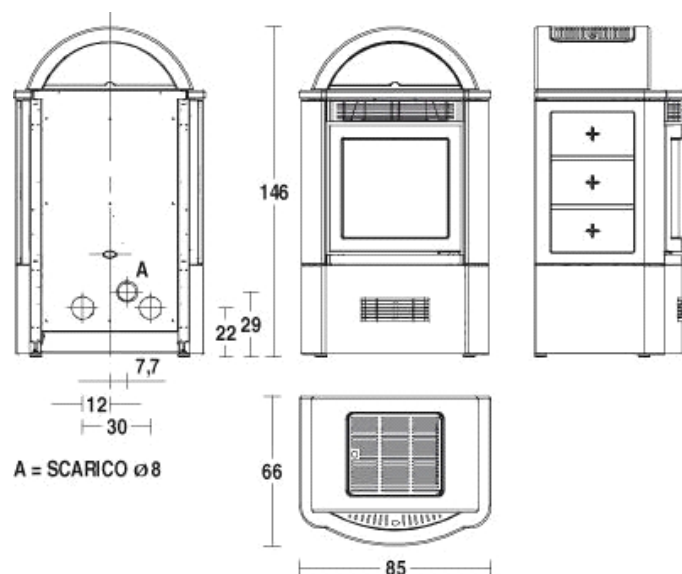

Wellness

Humidifier with aroma diffuser

TECHNICAL DRAWING

TECHNICAL DATA

Room heating capacity (min-max)	m ³	250 - 430
Rated heat output (min-max)	kW	3,5 - 15,0
Power adjustable (positions)		5
Nominal thermal efficiency	%	83,9
Consumption at rated heat output (min-max)	Kg/h	1,3 - 4,4
Dimensions WxDxH	cm	85 x 66 x 146
Cladding/front		maiolica
Firebox		acciaio
Baffle plate/Firebox/Brazier		ghisa
Flue outlet Ø	cm	8
Ash drawer		estraibile
Door		ghisa
Ceramic glass		resistente a 750°C autopulente
Door handle		acciaio (a scomparsa)
Hopper capacity	Kg	60
Umidifier in stainless steel		sì
Oven in stainless steel (LxWxH)	cm	
Multifuoco System®		4 livelli di velocità
Dual Power		sì
Remote control		con display LCD
Stove control panel		a comandi digitali
Timer -thermostat with programming		giornaliera, settimanale, weekend con due fasce orarie
Remote Control System		optional
Front air vents-orientable		sì - sì
Minimum power consumption	Watt	150
Maximum power consumption	Watt	430
Total weight	Kg	270