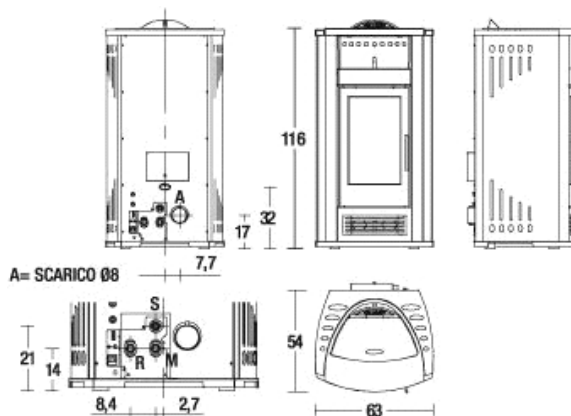

TECHNICAL DRAWING

S = SCARICO VALVOLA SICUREZZA 3/4"
R = RITORNO IMPIANTO 3/4"
M = MANDATA IMPIANTO 3/4"

TECHNICAL DATA

Rated heat output (min-max)	kW	3,6 - 12,0
Heat output to the water (min-max)	kW	2,9 - 8,0
Power adjustable (positions)		5
Nominal thermal efficiency (min-max)	%	89,1 - 90,2
Consumption at rated heat output (min-max)	Kg/h	0,8 - 2,8
Dimensions WxDxH	cm	63 x 54 x 116
Cladding/front		maiolica/acciaio verniciato
Firebox		acciaio
Baffle plate		
Firebox		acciaio
Brazier		acciaio
Flue outlet Ø	cm	8
Boiler		acciaio
Circulation pump and safeties		di serie
Expansion tank		chiuso
Sanitary hot water kit		
Ash drawer		estraibile
Door		ghisa
Ceramic glass		resistente a 750°C autopulente
Door handle		acciaio con finitura nichelata
Hopper capacity		35
Stove control panel		a comandi digitali
Timer -thermostat with programming		giornaliera con due fasce orarie
Minimum power consumption	Watt	105
Maximum power consumption	Watt	385
Total weight	Kg	181

The availability of models may vary from Country to Country.

IMPORT
BENELUX

PerSempres : Liezeledorp 82 - 2870 Puurs
Tel.: (+32) 03 535 20 00 • Tech.: (+32) 03 535 20 01
info@persempres.be | www.persempres.be