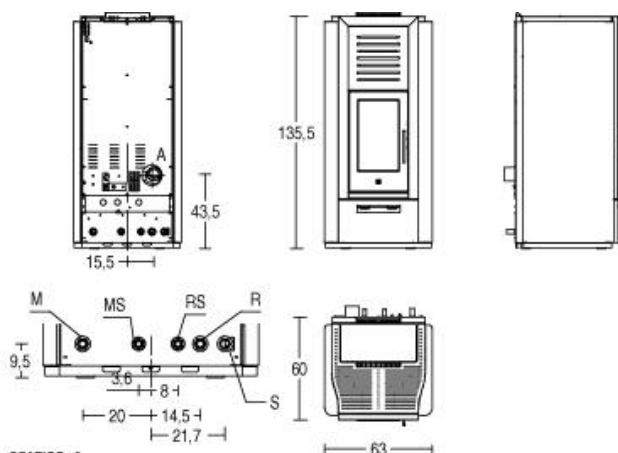

TECHNICAL DRAWING

A = SCARICO ac
S = SCARICO TERMICO 3/4"
R = RITORNO IMPIANTO 3/4"
M = MANDATA IMPIANTO 3/4"
RS = RITORNO ACQUA SANITARIA 1/2"
MS = MANDATA ACQUA SANITARIA 1/2"

TECHNICAL DATA

Rated heat output (min-max)	kW	9,0 - 28,5
Heat output to the water (min-max)	kW	7,0 - 23,5
Power adjustable (positions)		5
Nominal thermal efficiency (min-max)	%	90,0 - 92,0
Consumption at rated heat output (min-max)	Kg/h	1,9 - 6,0
Dimensions WxDxH	cm	63 x 60 x 135,5
Cladding/front		maiolica/acciaio verniciato
Firebox		acciaio
Baffle plate		acciaio
Firebox		Aluker
Brazier		acciaio
Flue outlet Ø	cm	8
Boiler		acciaio
Circulation pump and safeties		di serie
Expansion tank		chiuso
Sanitary hot water kit		di serie
Ash drawer		estraibile
Door		ghisa
Ceramic glass		resistente a 750°C autopulente
Door handle		acciaio con finitura nichelata
Hopper capacity		52
Stove control panel		a comandi digitali
Timer -thermostat with programming		giornaliera con due fasce orarie
Minimum power consumption	Watt	130
Maximum power consumption	Watt	430
Total weight	Kg	270

The availability of models may vary from Country to Country.

IMPORT BENELUX